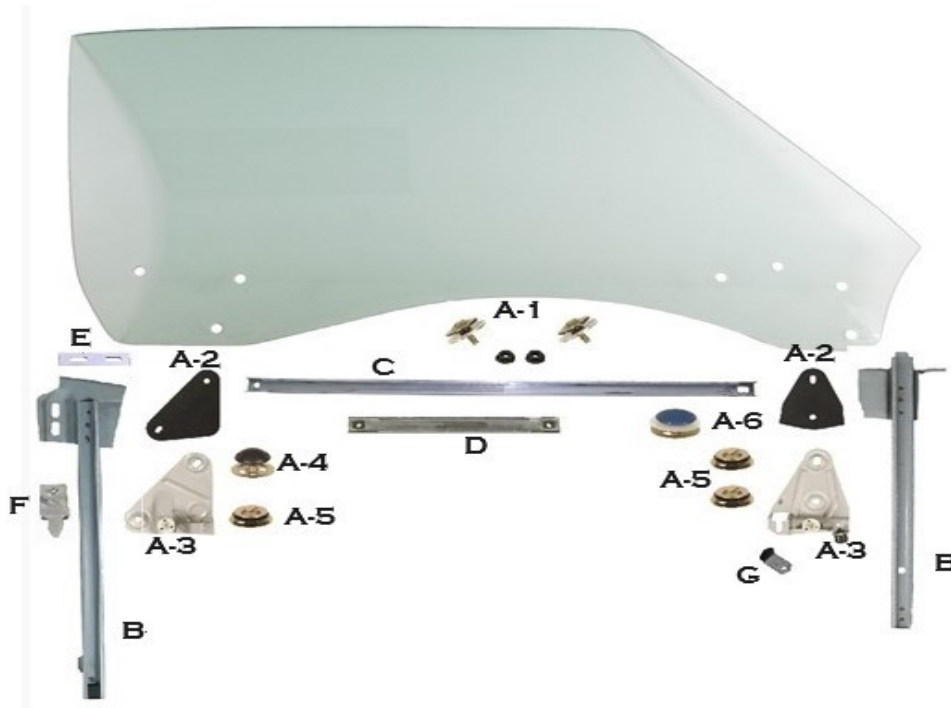

1968-69 CAMARO / FIREBIRD DOOR GLASS MOUNTING DIAGRAM

- A = **22184** Door Glass Mounting Kit
 - A-1 – Door Window Sash Mount Stud Assm (4)
 - A-2 – Door Glass Plate Gasket Sets (2 sets)
 - A-3 – Door Glass Front & Rear Mount Plate Right & Left (pr)
 - A-4 – Rear Glass Plate Mount & Nut (2)
 - A-5 – Front & Rear Glass Plate Mount Stud Assm (6)
 - A-6 - Forward Door Glass Stop Bumper Assembly (2)
 - Window Sash Retaining Nuts (4) – (not pictured)
- B = **22185** Door Window Tracks – Left (pr)
= **22186** Door Window Tracks – Right (pr)
- C = **22188** Door Glass Window Sash (ea)
 - Fits Right or Left
- D = **18766** Inner Door Window Sash (ea)
 - Fits Right or Left
- E = **22187** Upper Rear Door Window Track Plate (ea)
 - Fits Right or Left
- F = **21422** Door Glass Rear Stops (pr)
- G = **15115** Door Window Lower Stop Bracket (ea)
 - Fits Right or Left